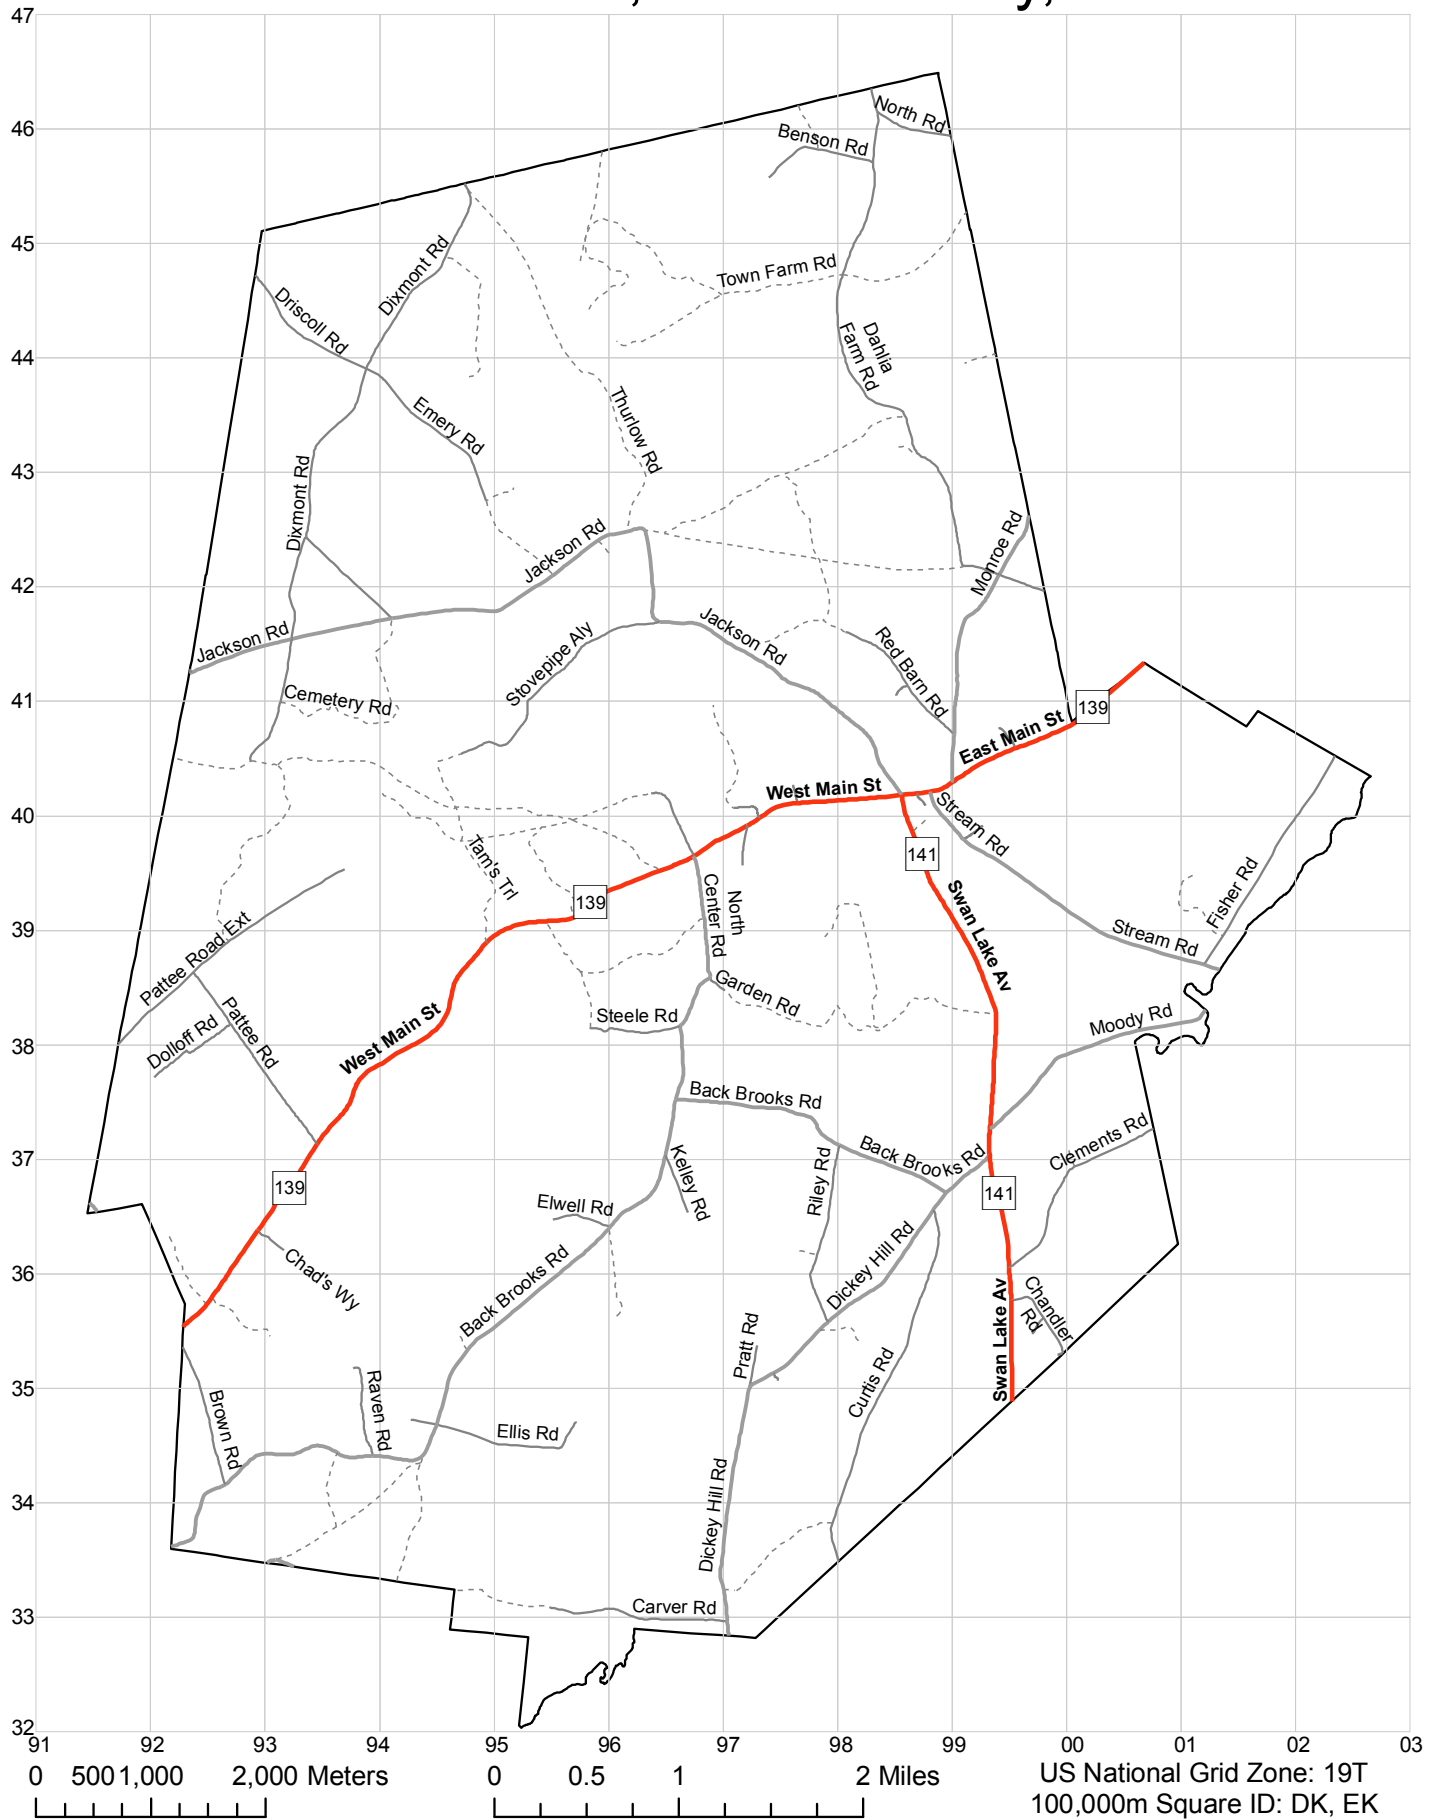

Road Map

Town of Monroe, Waldo County, Maine

Map created by Jake Weisberg for the Waldo County Emergency Management Agency.
 Data sourced from the Maine office of GIS, DeLorme Maine Atlas and Gazetteer, and local knowledge.
 This version published 8-13-2009