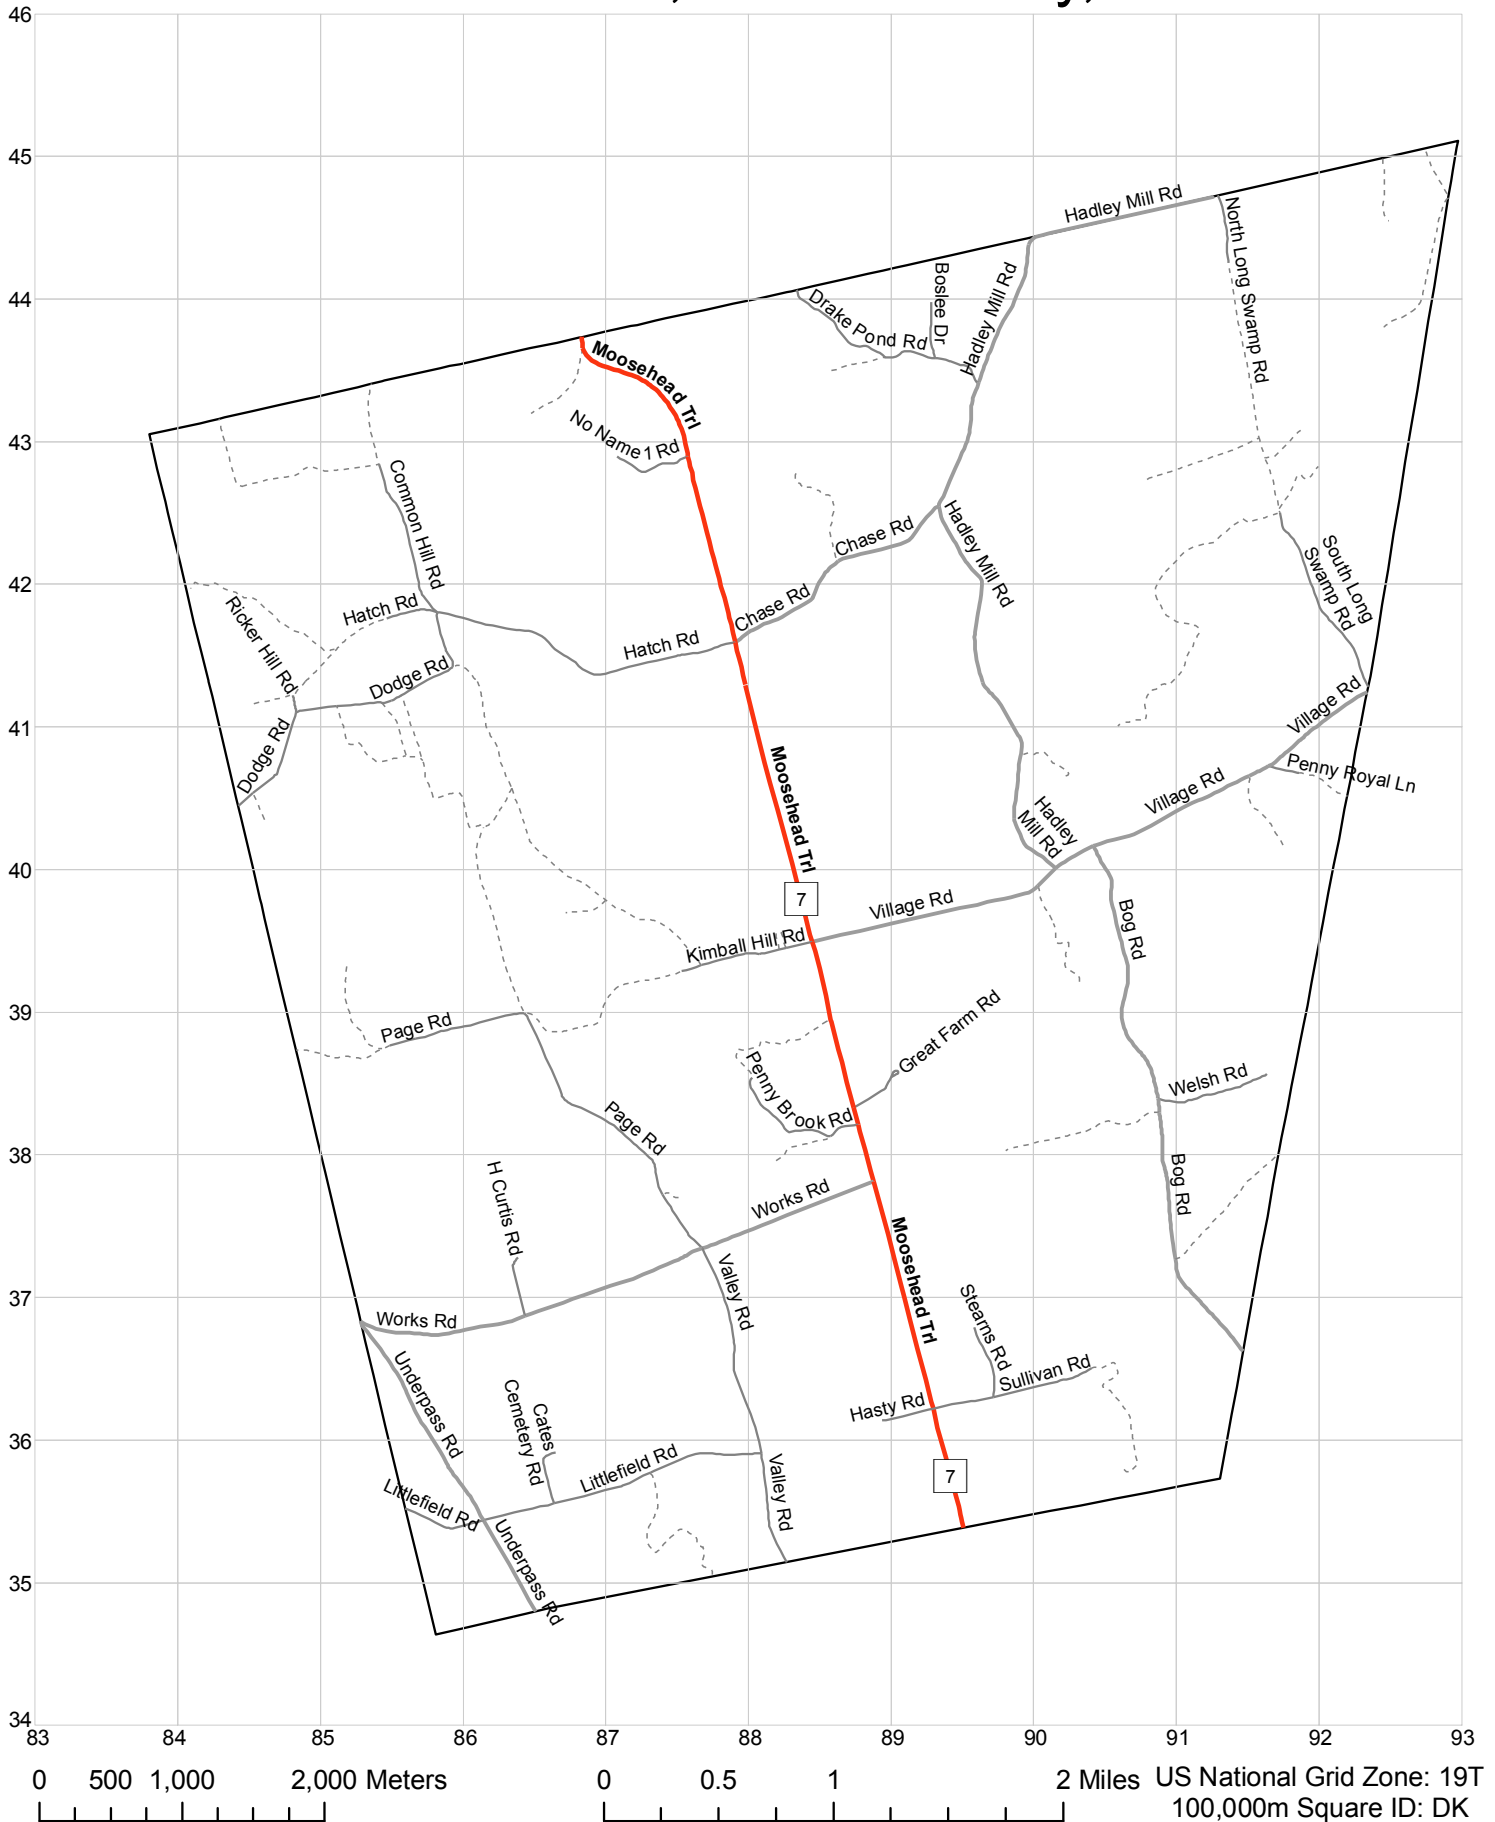

# Road Map

## Town of Jackson, Waldo County, Maine

Map created by Jake Weisberg for the Waldo County Emergency Management Agency.  
 Data sourced from the Maine office of GIS, DeLorme Maine Atlas and Gazetteer, and local knowledge.  
 This version published 8-13-2009

US National Grid Zone: 19T  
 100,000m Square ID: DK