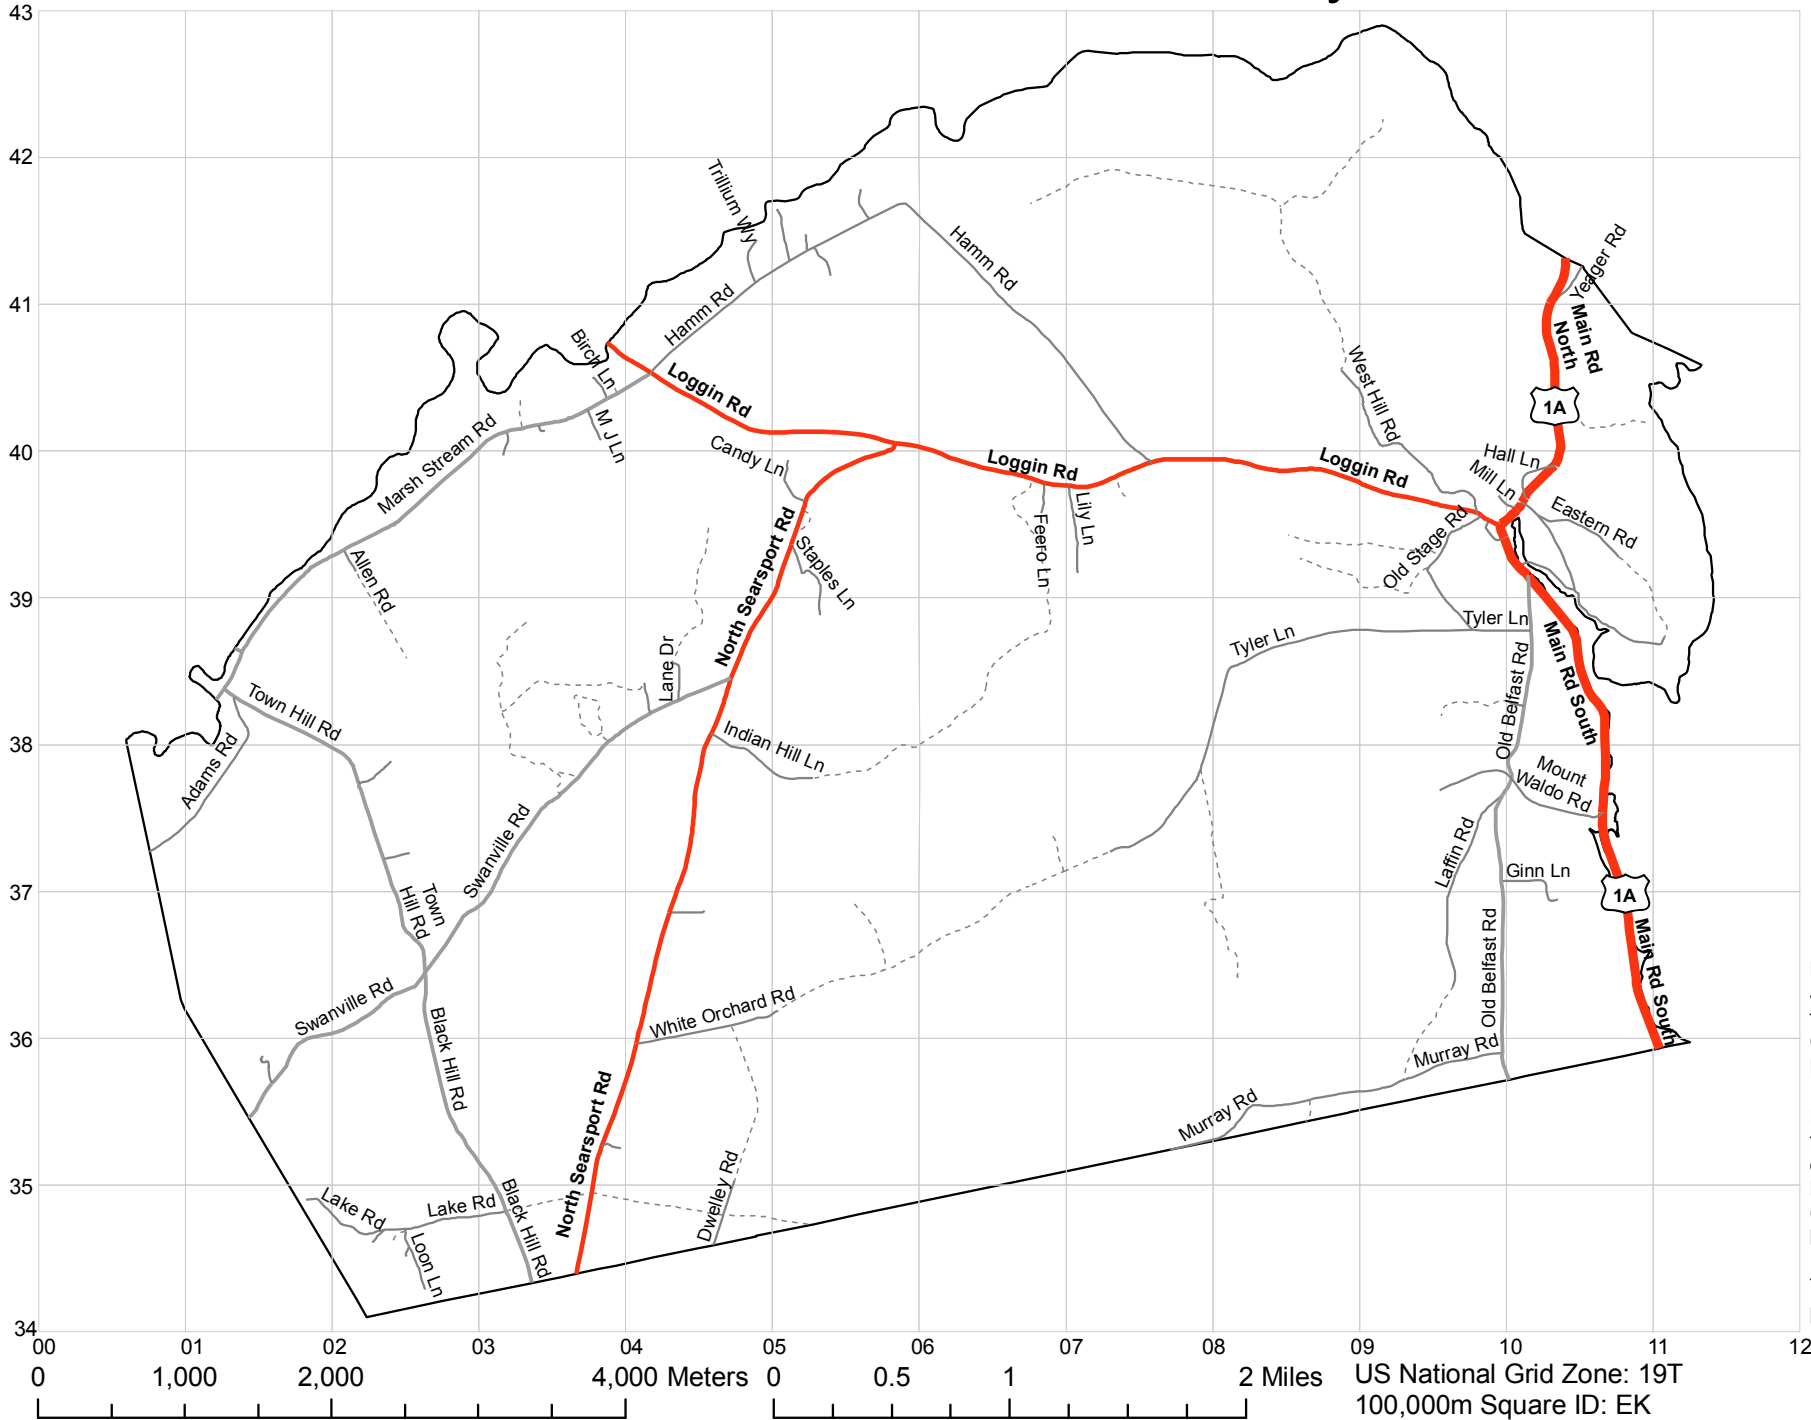

Road Map

Town of Frankfort, Waldo County, Maine

Map created by
Jake Weisberg
for the Waldo
County Emergency
Management Agency.

Data sourced from
the Maine office
of GIS, DeLorme
Maine Atlas and
Gazetteer, and local
knowledge.