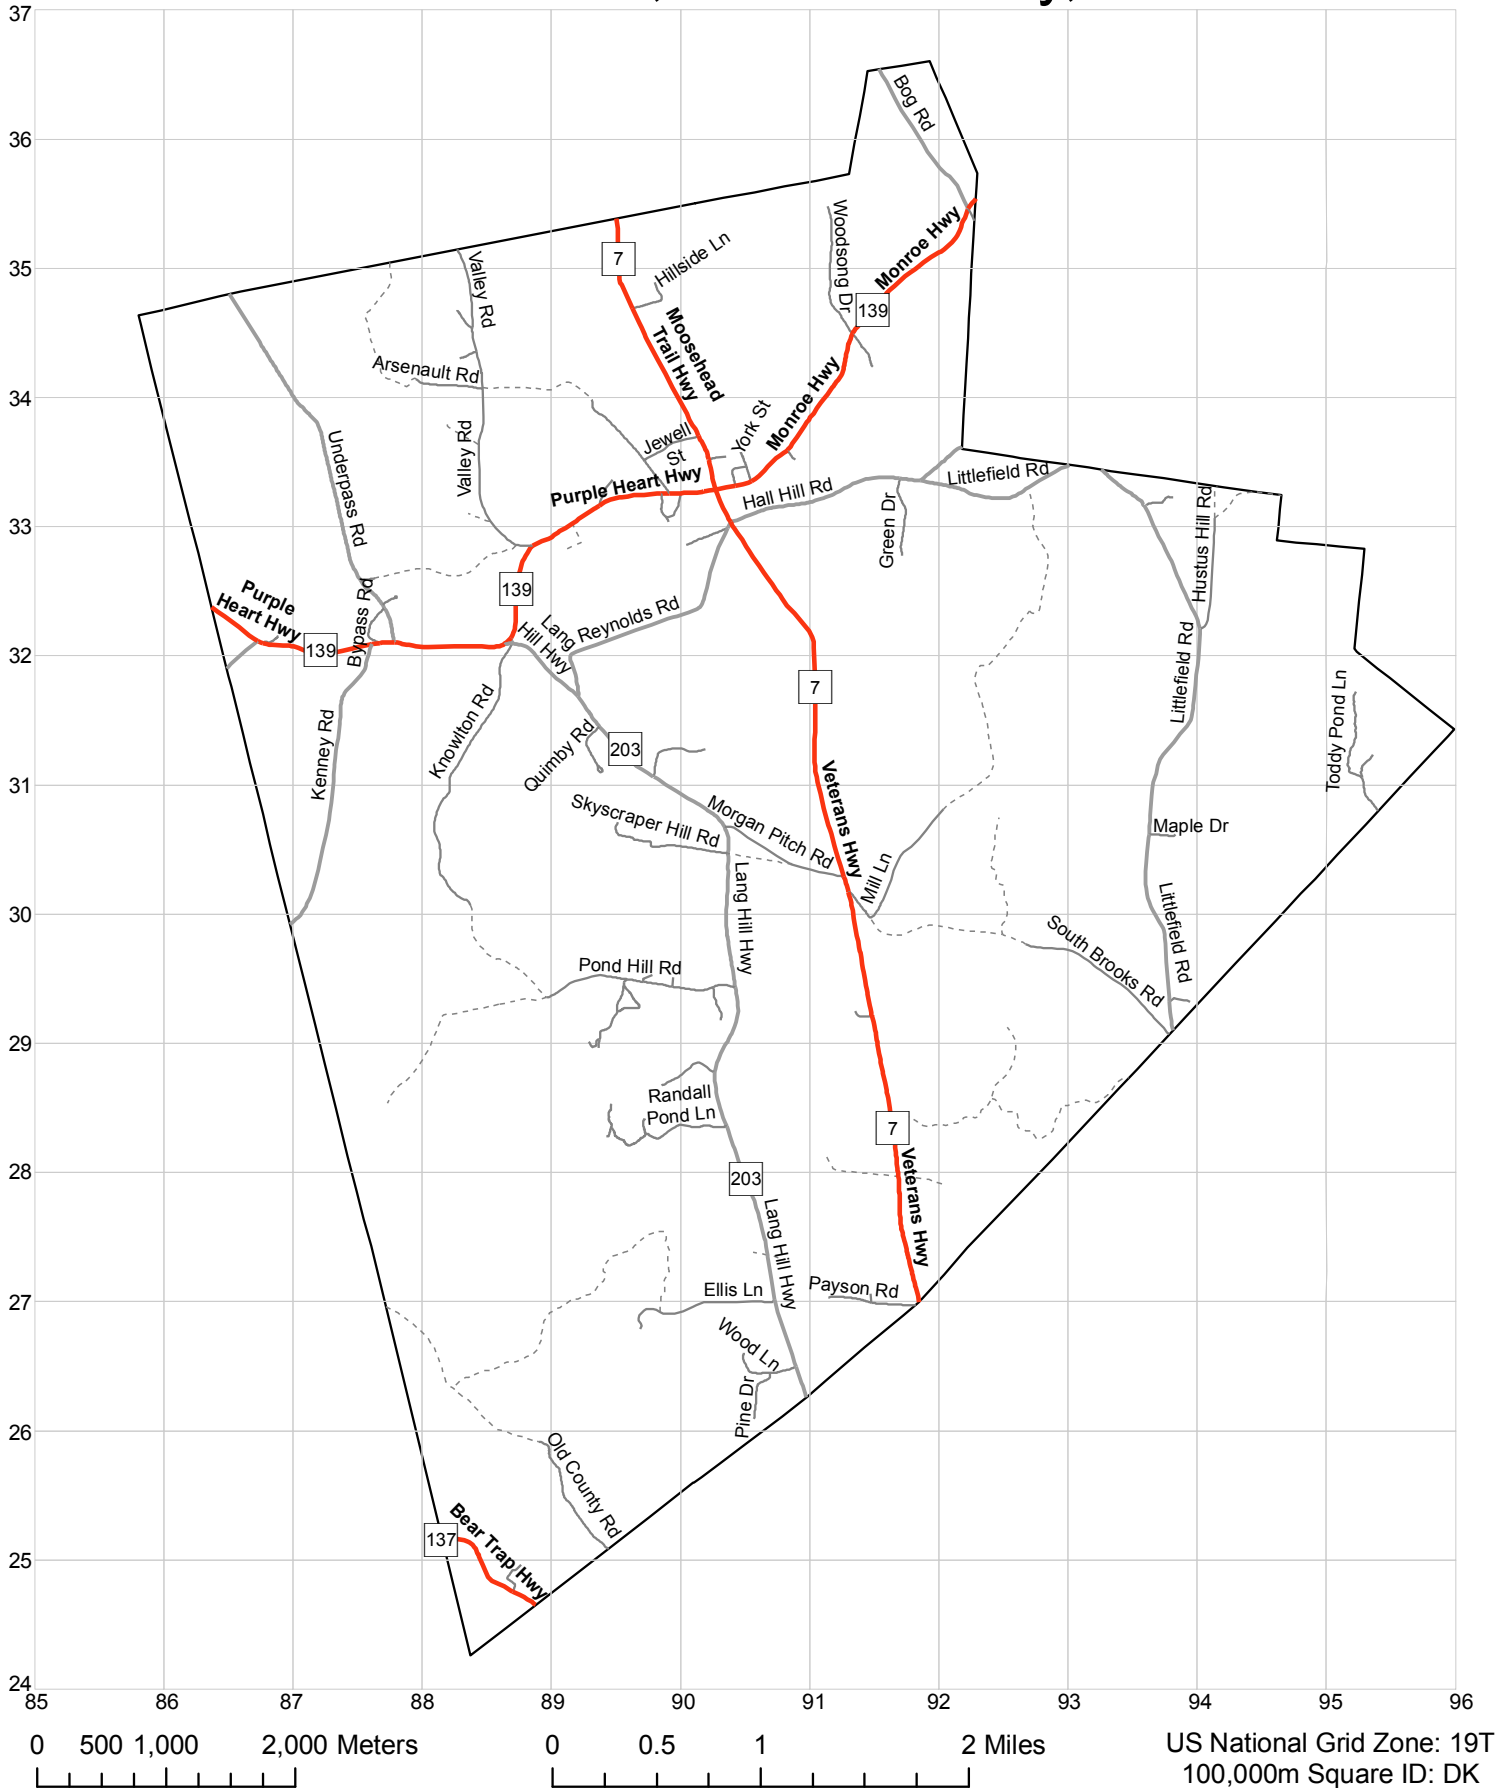

Road Map

Town of Brooks, Waldo County, Maine

Map created by Jake Weisberg for the Waldo County Emergency Management Agency.
Data sourced from the Maine office of GIS, DeLorme Maine Atlas and Gazetteer, and local knowledge.
This version published 8-12-2009