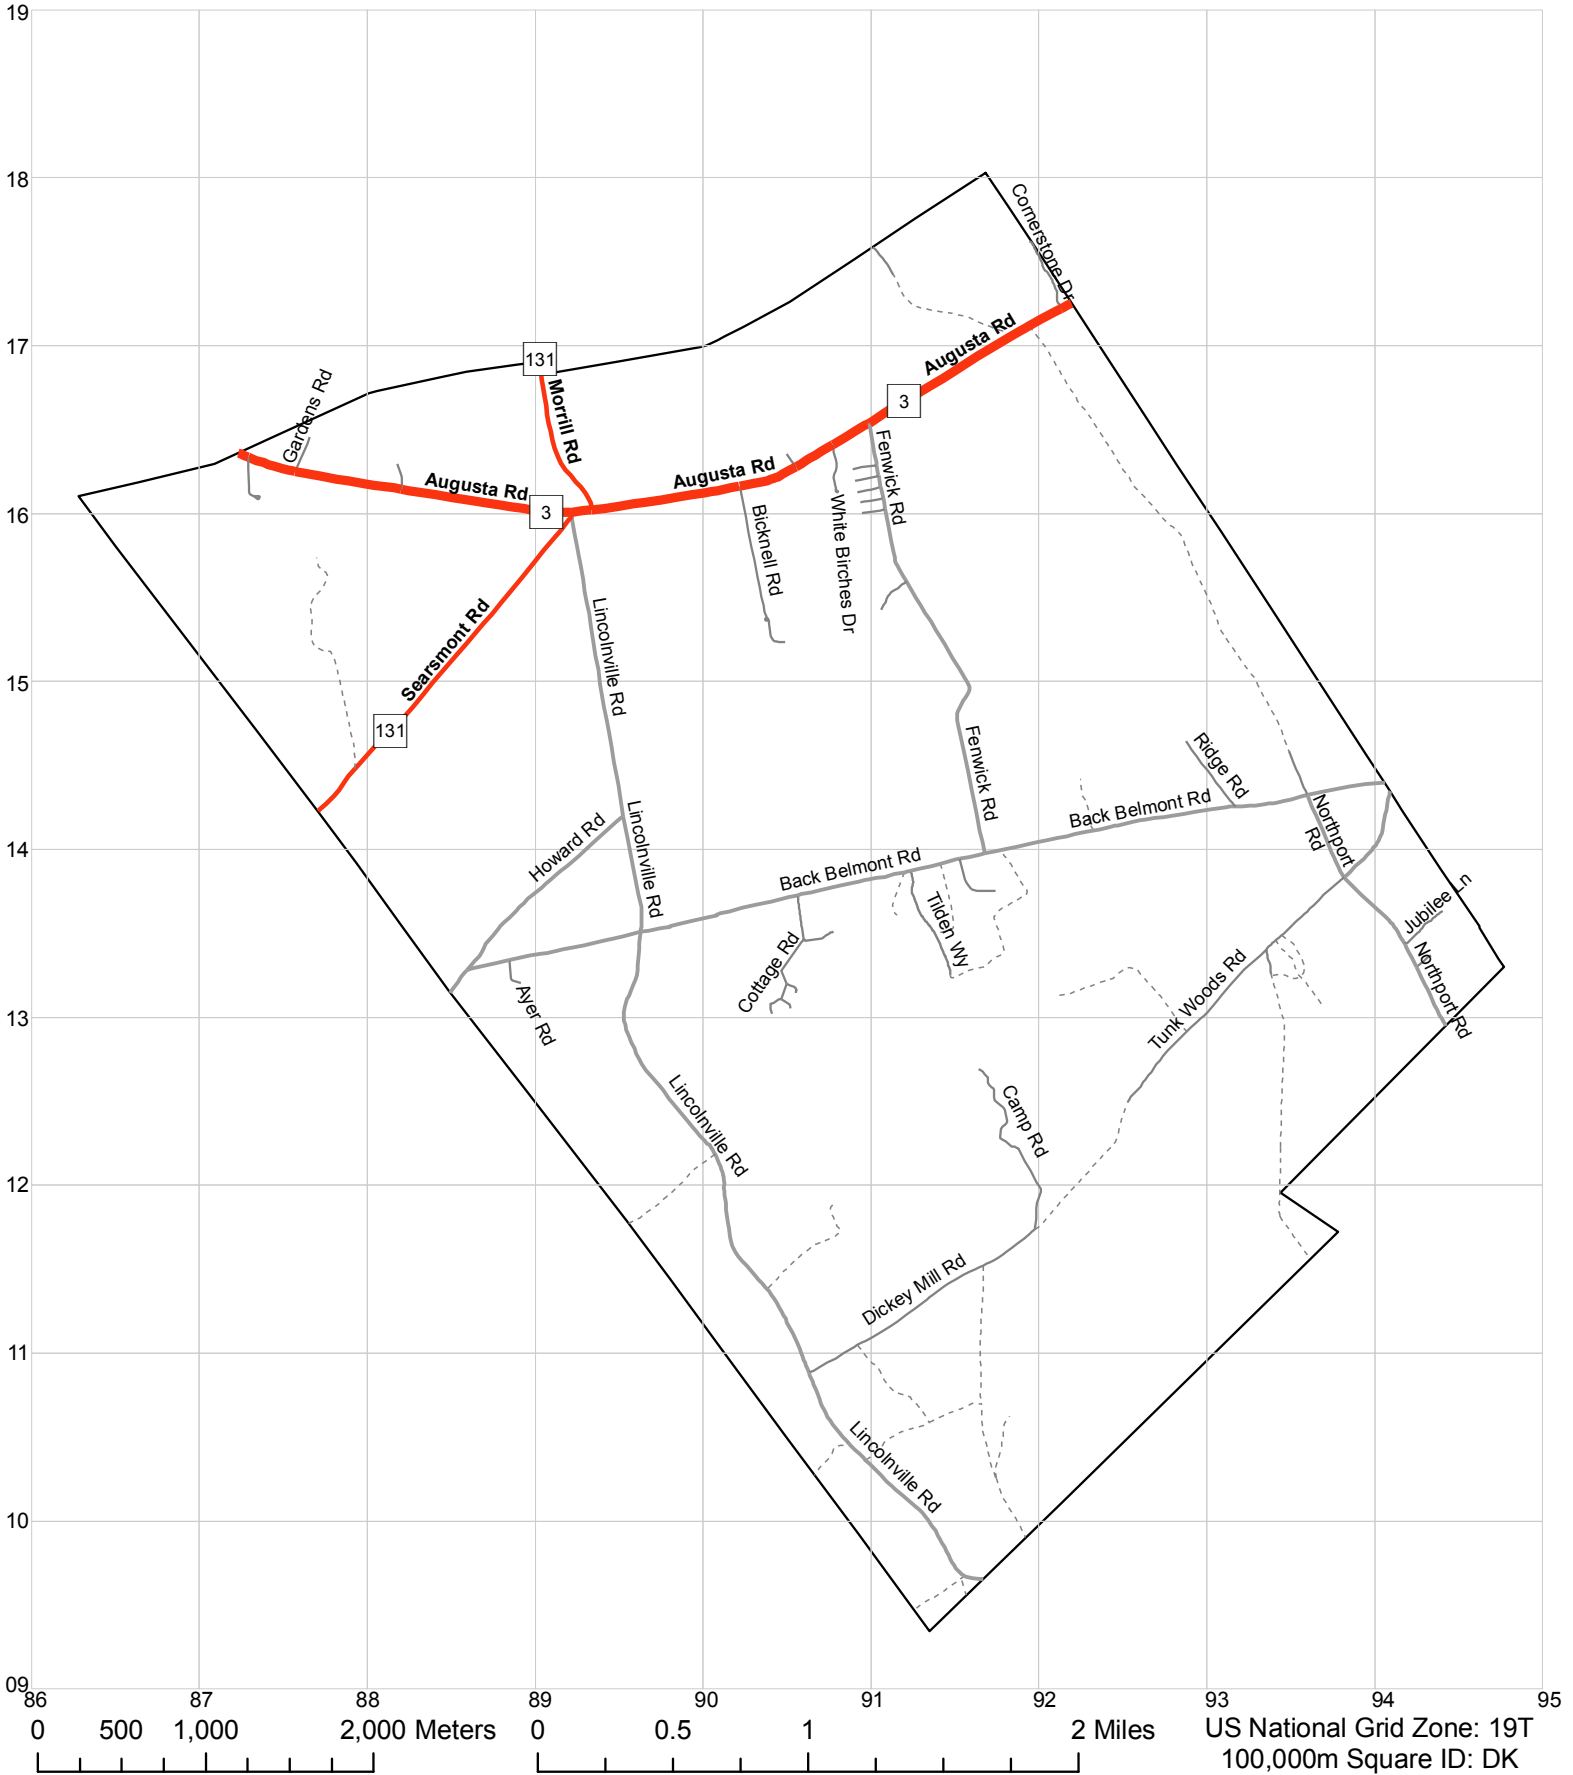

Road Map

Town of Belmont, Waldo County, Maine

Map created by Jake Weisberg for the Waldo County Emergency Management Agency.
Data sourced from the Maine office of GIS, DeLorme Maine Atlas and Gazetteer, and local knowledge.
This version published 8-12-2009